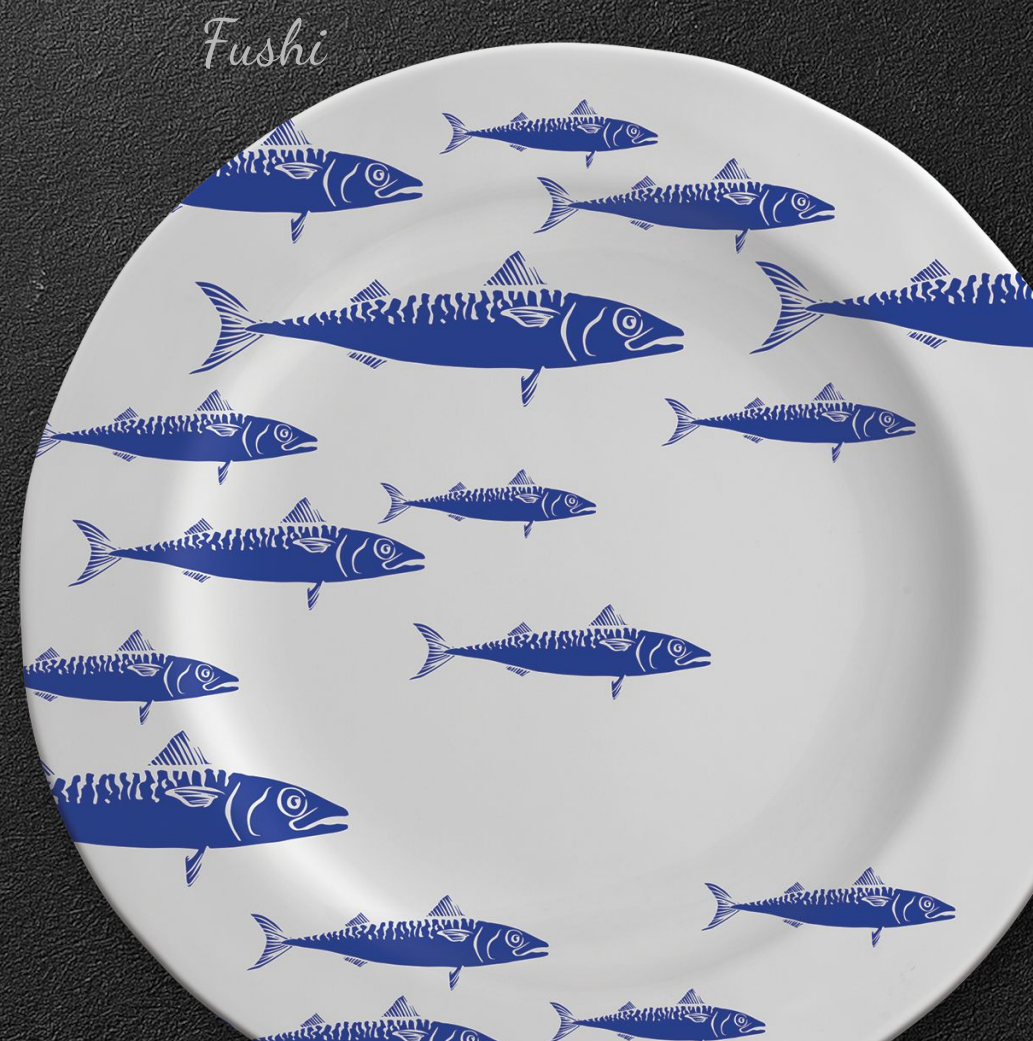

*Coastal  
Starfish*

*Coastal  
Crabbie*

*Coastal  
Blue Lobster*

z moments  
melamine ware

RUSTIC COLLECTION

OCEAN

CATALOGUE 2023

*Coral*

*Maui*

*Red Lobster*

RUSTIC ABSTRACT COLLECTION

z moments  
melamine ware

Shell

Fushi

14" / Rustic Round Plate  
US 23614  
305 Ø x 20H (mm)  
Nett Weight = 537g

20" / Rustic Rectangular Platter  
US 23620N  
500L x 350W x 28H (mm)  
Nett Weight = 786g